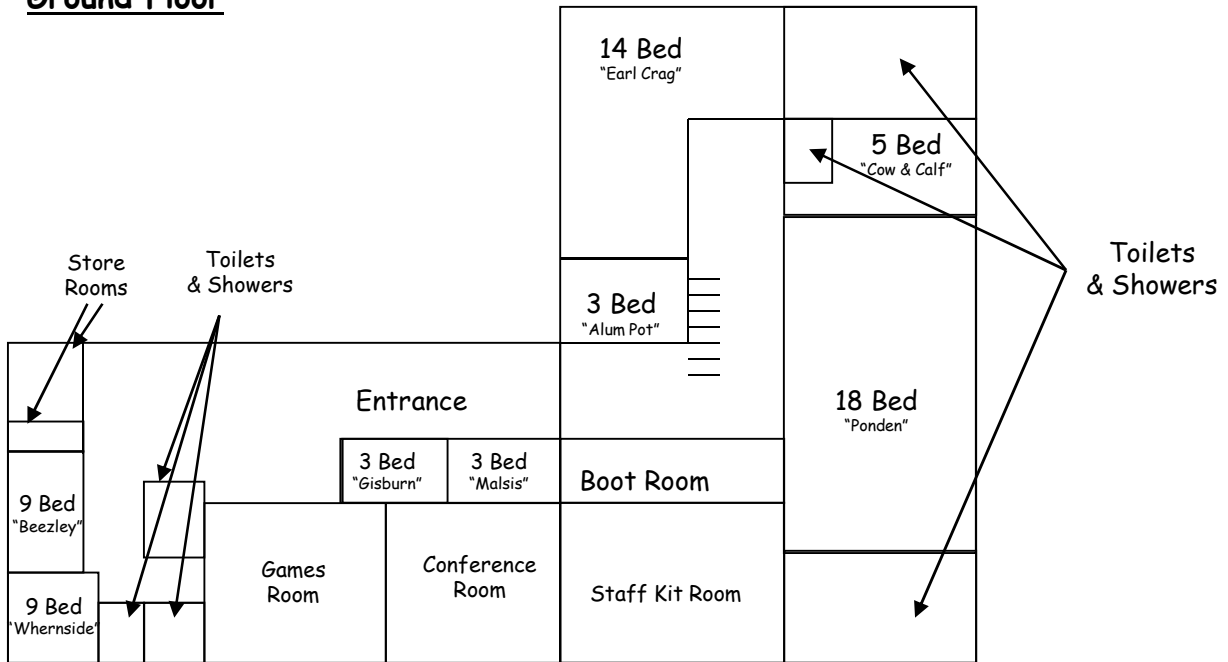

High Adventure Floor Plan

Ground Floor

HA Office

First Floor

Accommodation

- 18 Bed - "Ponden"
- 14 Bed - "Earl Crag"
- 9 Bed - "Beezley"
- 9 Bed - "Whernside"
- 7 Bed - "Twistleton"
- 5 Bed - "Wycoller"
- 5 Bed - "Cow & Calf"
- 5 Bed - "Ingleborough"
- 3 Bed - "Runscar"
- 3 Bed - "Thistle"
- 3 Bed - "Long Churn"
- 3 Bed - "Great Douk"
- 3 Bed - "Goydon"
- 4 Bed - "Pen Y Ghent"
- 3 Bed - "Alum Pot"
- 3 Bed - "Malsis"
- 3 Bed - "Gisburn"

Please note that rooms will be allocated through discussion between yourselves and the centre manager / Senior Instructor