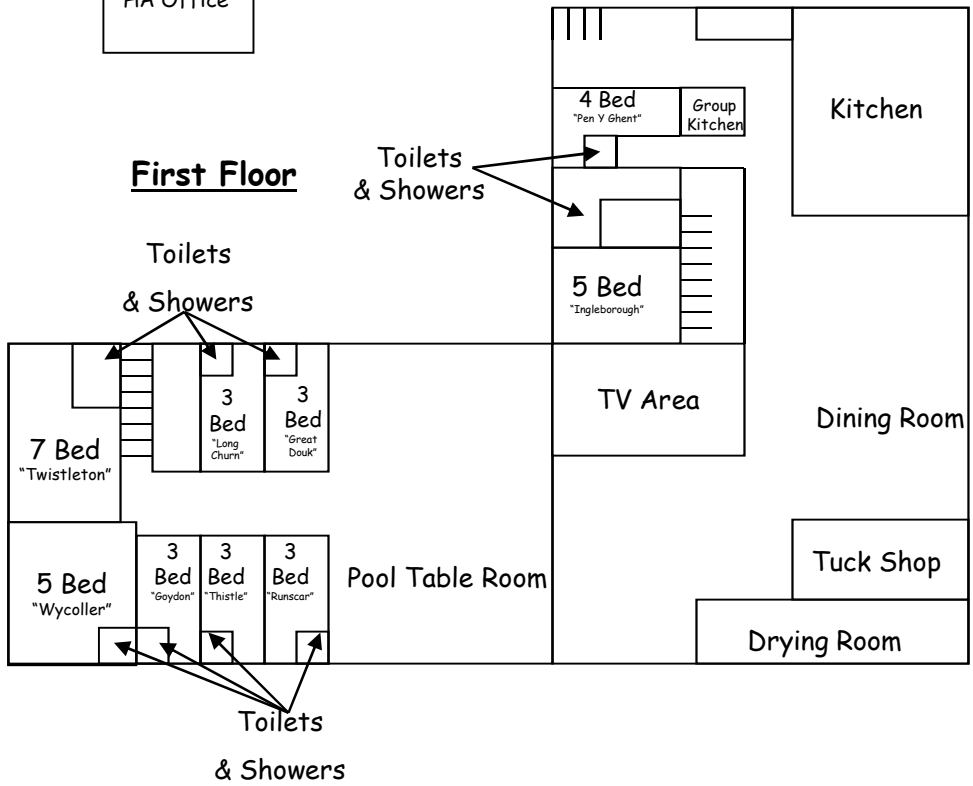

High Adventure Floor Plan

Ground Floor

HA Office

First Floor

Accommodation

- 18 Bed - "Ponden"
- 14 Bed - "Earl Crag"
- 9 Bed - "Beezley"
- 9 Bed - "Whernside"
- 7 Bed - "Twistleton"
- 5 Bed - "Wycoller"
- 5 Bed - "Cow & Calf"
- 5 Bed - "Ingleborough"
- 3 Bed - "Runscar"
- 3 Bed - "Thistle"
- 3 Bed - "Long Churn"
- 3 Bed - "Great Douk"
- 3 Bed - "Goydon"
- 4 Bed - "Pen Y Ghent"
- 3 Bed - "Alum Pot"
- 3 Bed - "Malsis"
- 3 Bed - "Gisburn"

Please note that rooms will be allocated through discussion between yourselves and the centre manager / Senior Instructor